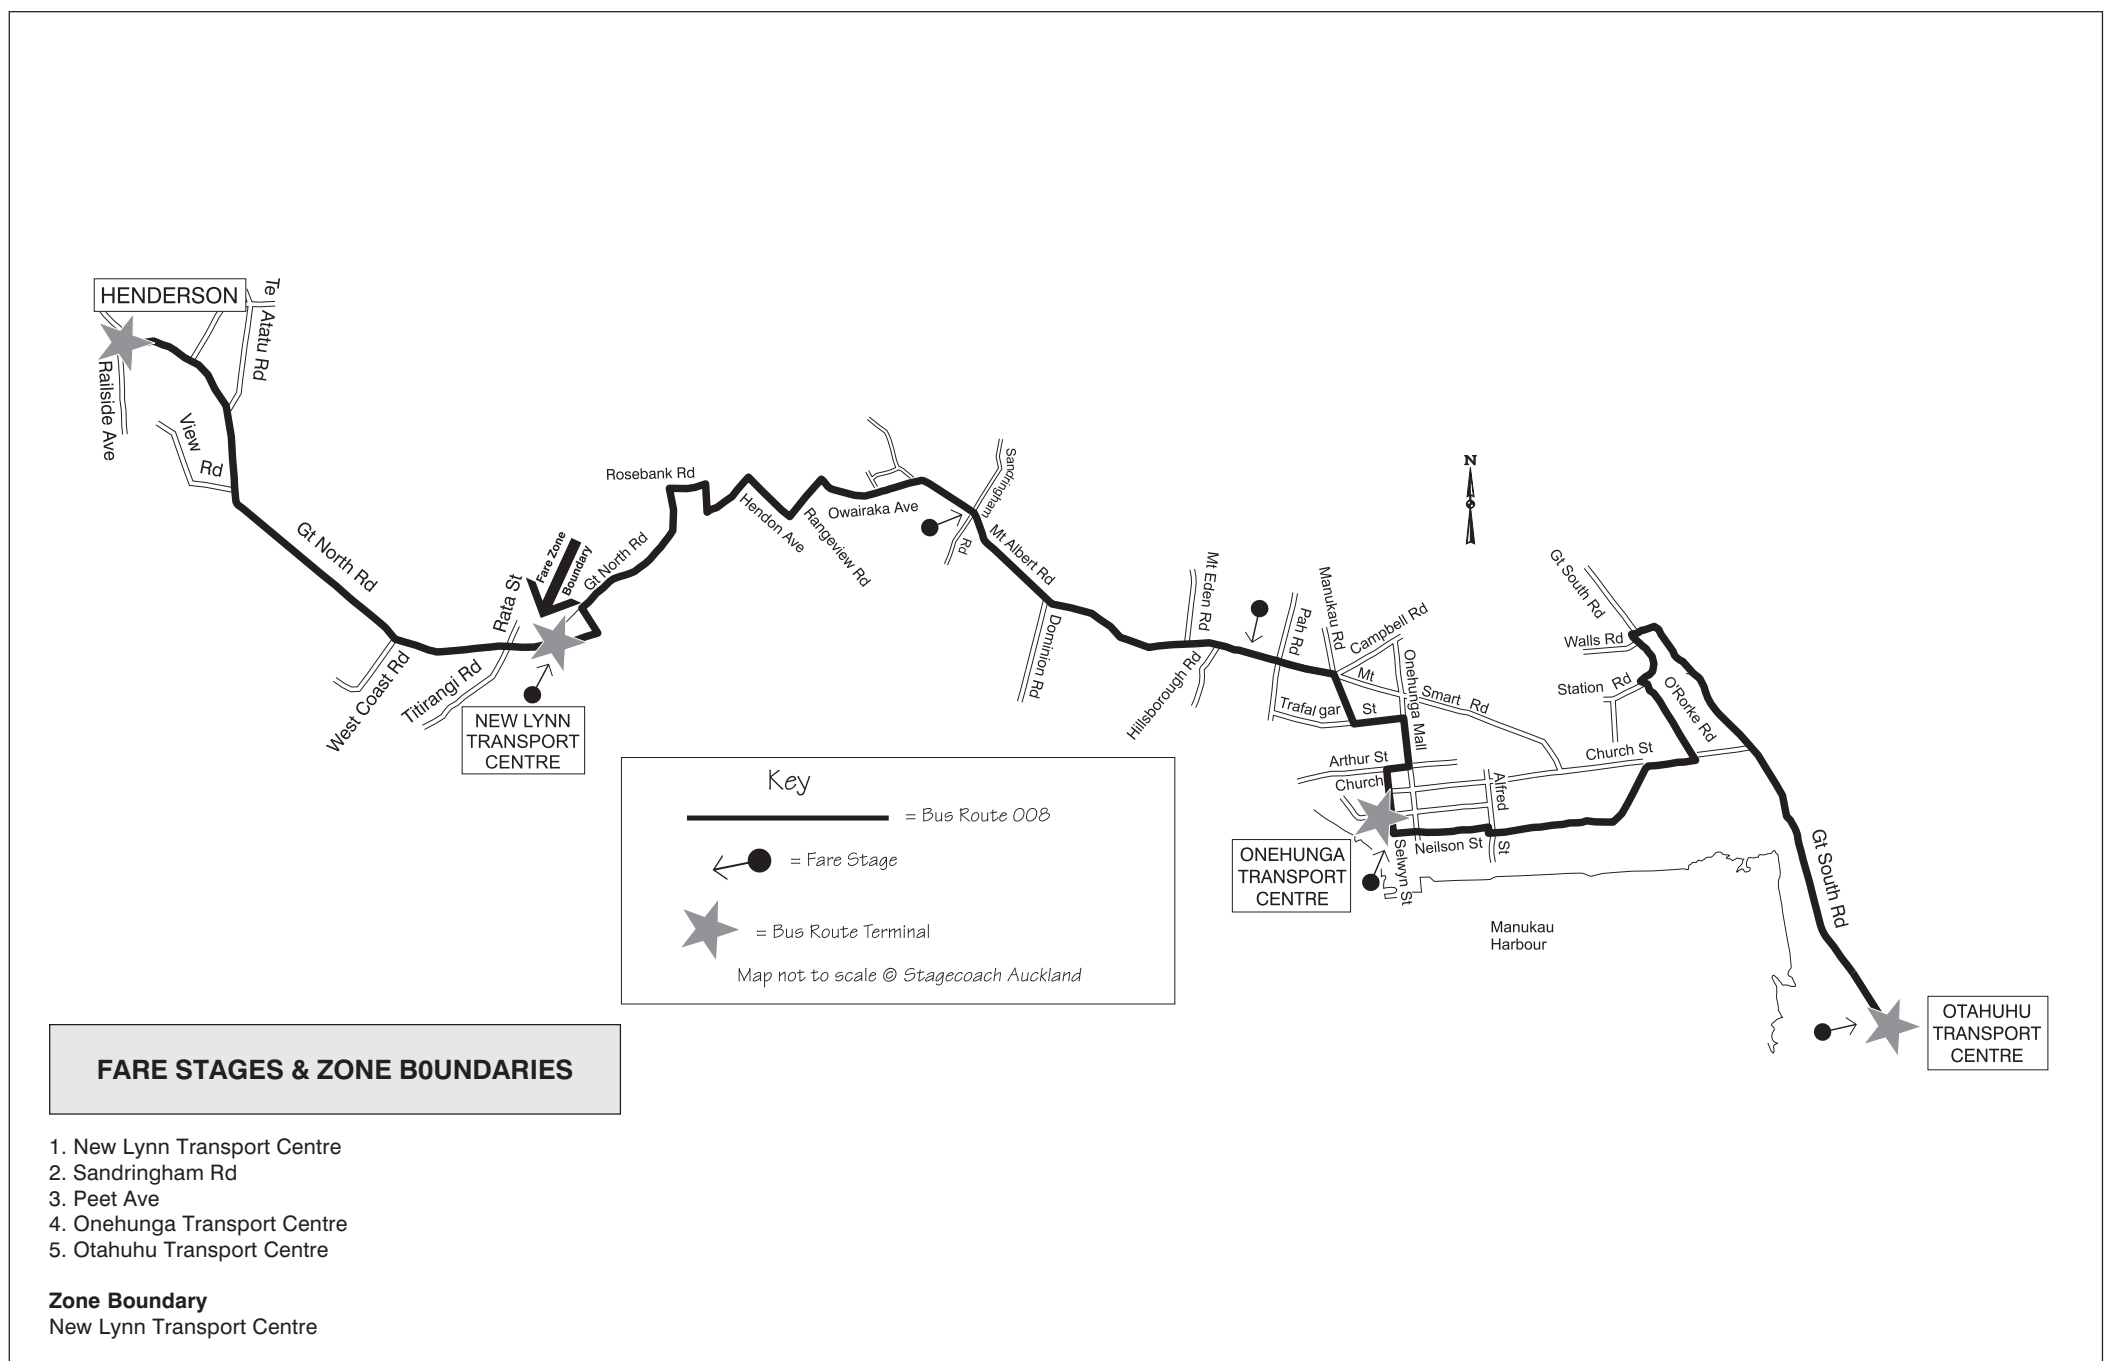

**BUS TIMES**

**CROSS TOWN**

**Routes**

**008**  
**010**  
**011**

- Onehunga
- New Lynn
- Avondale
- Henderson
- Otahuhu
- Penrose
- Three Kings
- Royal Oak
- Mt Roskill
- Surrey Cres
- Western Springs
- UNITEC
- St Lukes

Issue No. 104

**FROM NEW LYNN to  
Onehunga and Otahuhu  
via Owairaka, Mt Albert Rd & Penrose**

**008**

MONDAY TO FRIDAY ONLY

	Henderson	New Lynn Transport Centre	Dominion Rd	Onehunga	Penrose	Otahuhu
<b>Morning</b>						
5.48	6.00	6.15	6.30	6.40	6.55	
6.18	6.30	6.45	7.00	7.10	7.30	
6.35	6.50	7.05	7.20	7.30	7.55	
	7.30	7.45	8.00	8.10	8.30	
	8.00	8.15	8.30	8.40	9.00	
<b>Afternoon</b>						
2.45	3.00	3.15	3.30	3.40	4.00	
	3.30	3.45	4.00	4.10	4.30	
	4.10	4.25	4.40	4.50	5.15	
	4.40	4.55	5.10	5.20	5.45	

**FROM OTAHUHU and ONEHUNGA  
to New Lynn  
via Penrose, Mt Albert Rd & Owairaka**

**008**

MONDAY TO FRIDAY ONLY

	Papatoetoe	Otahuhu	Penrose	Onehunga	Dominion Rd	New Lynn Transport Centre	Henderson
<b>Morning</b>							
Norman Spencer 6.15	6.20	6.30	6.40	6.50	7.05	7.25	
		7.00	7.10	7.20	7.35	7.55	
		7.30	7.40	7.50	8.05	8.30	
		8.00	8.10	8.20	8.35	9.00	
<b>Afternoon</b>							
Middlemore 3.20		3.00	3.10	3.20	3.35	4.05	
		3.30	3.40	3.50	4.10	4.40	
		4.10	4.20	4.30	4.45	5.15	
		4.40	4.50	5.00	5.15	5.45	
		5.20	5.30	5.40	5.55	6.25	6.40